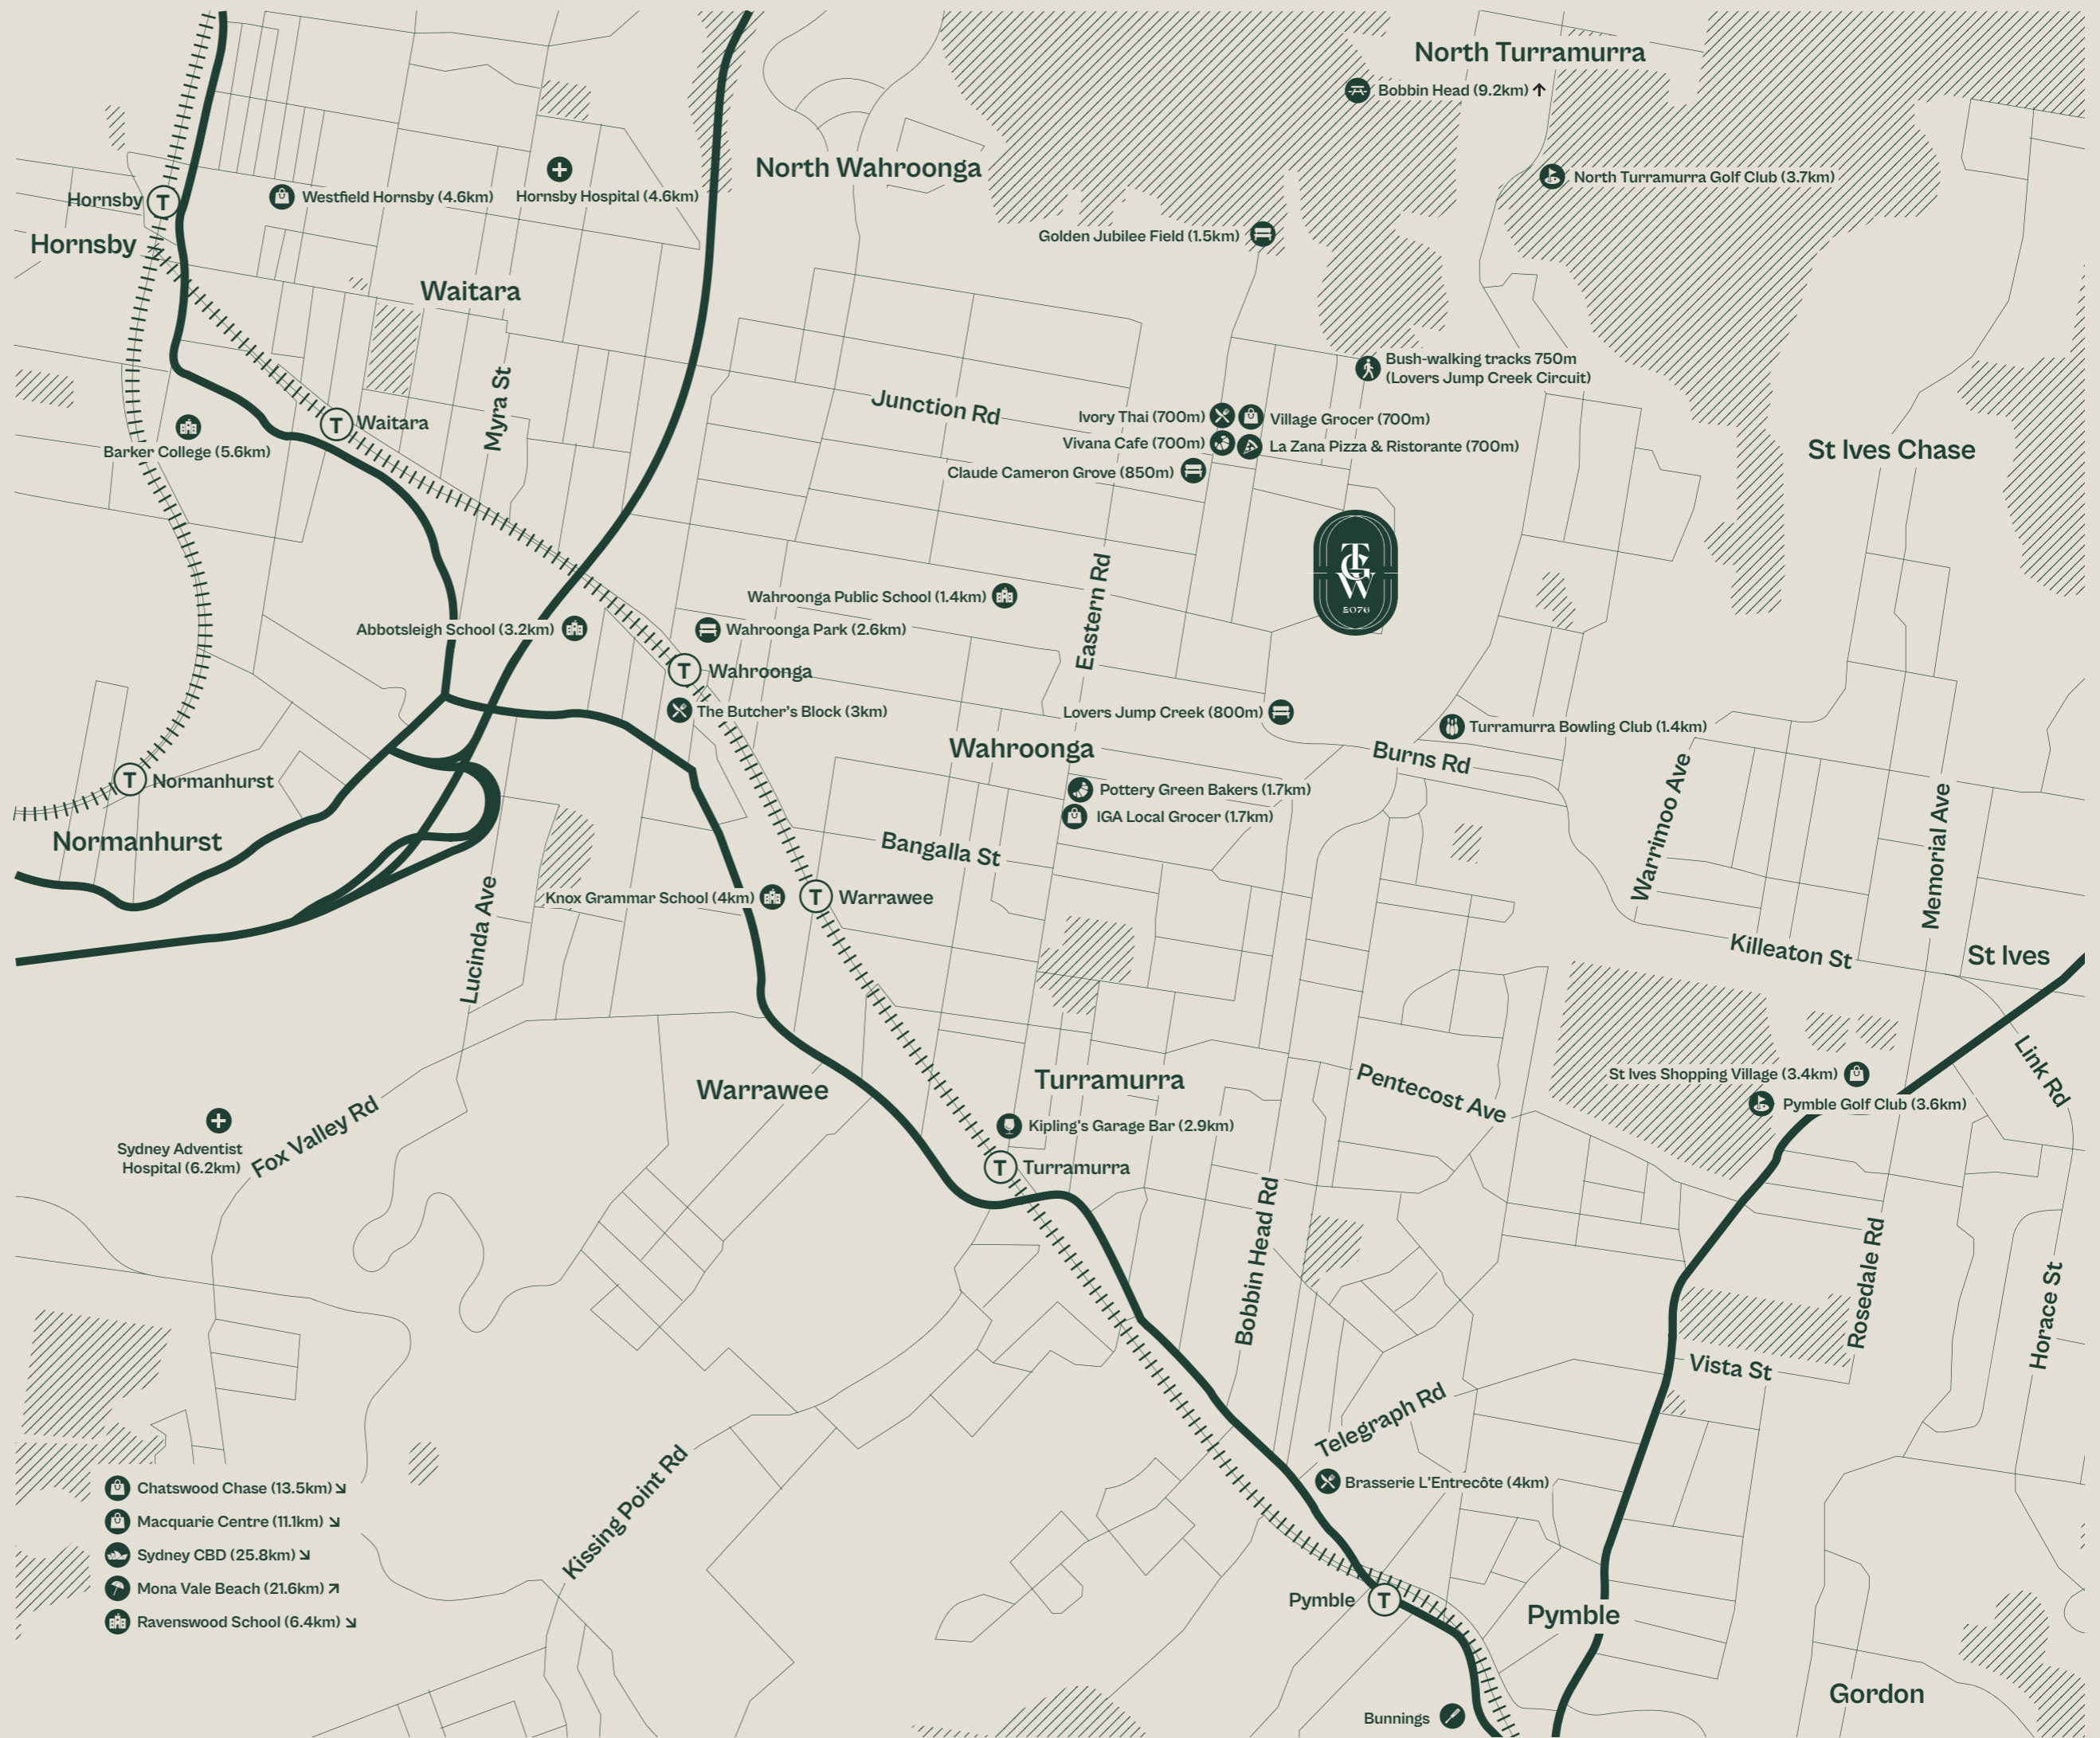

	Minutes
Transport	
Bus Stop	<1
Turrumurra Station	7
Parks & Nature	
Golden Jubilee Field	3
Wahroonga Park	6
Claude Cameron Grove	10
Bush-walking trails inc. Lovers Jump Creek Circuit	10
Bobbin Head	14
Mona Vale Beach	26
Shopping	
Village Grocer	9
Wahroonga Village	5
St Ives Shopping Village	5
Westfield Hornsby	8
Bunnings Pymble	10
Macquarie Centre	16
Chatswood Chase & Westfield	21
Sydney CBD	29
Food & Dining	
Vivana Café & Bakery	9
La Zana	9
Ivory Thai	9
Pottery Green Bakers	3
Kipling's Garage Bar	4
The Butcher's Block	7
Brasserie L'Entrecote	10
Recreation	
Turrumurra Bowling Club	3
Pymble Golf Club	5
North Turrumurra Golf Course	7
Education	
Wahroonga Public School	3
Knox Grammar School	7
Abbotsleigh School	8
Barker College	10
Ravenswood School	12
Medical	
Hornsby Hospital	11
Sydney Adventist Hospital (SAN)	13

*Times and locations are approximate only. Source: Google